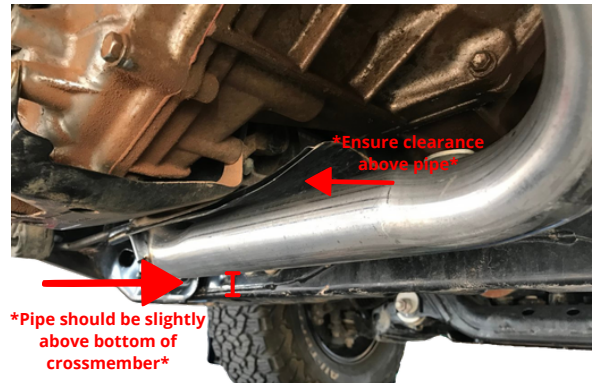

Exhaust Modification Guide For High-Clearance T-Case Skid Plate

2005-2015 & 2016+ Tacoma

This Guide is to be used as a reference only.

A qualified exhaust repair shop should be able to complete this modification in about an hour.

Stock Pipe Location

Modified Pipe Location

2016+ Modified (example)

2016+ Modified (example)

2005-2015 Modified (example)

2005-2015 Modified (example)