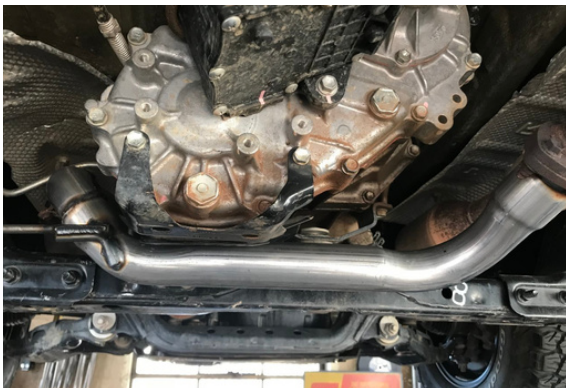

Exhaust Modification Guide For High-Clearance T-Case Skid Plate

2005-2015 & 2016+ Tacoma

This Guide is to be used as a reference only.

A qualified exhaust repair shop should be able to complete this modification in about an hour.

Stock Pipe Location

Modified Pipe Location

2016+ Modified (example)

2016+ Modified (example)

2005-2015 Modified (example)

2005-2015 Modified (example)